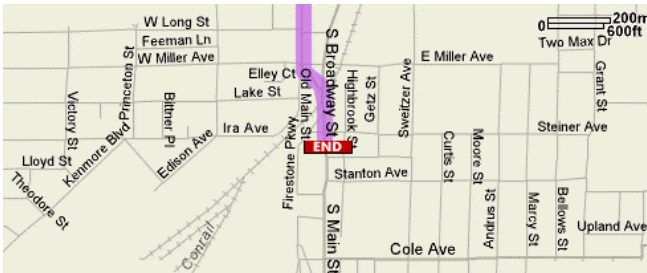

PolyTech Associates, Inc. Directions South From Cleveland

South on I-77 into Akron

Take EXIT 22A toward MAIN ST / BROADWAY

Turn SLIGHT RIGHT onto W SOUTH ST. <0.1 miles

Turn SLIGHT RIGHT onto S MAIN ST. 0.5 miles

End at 1185 S Main St. Akron, OH 44301-1322

Parking is FREE at PolyTech and in the rear of the building.