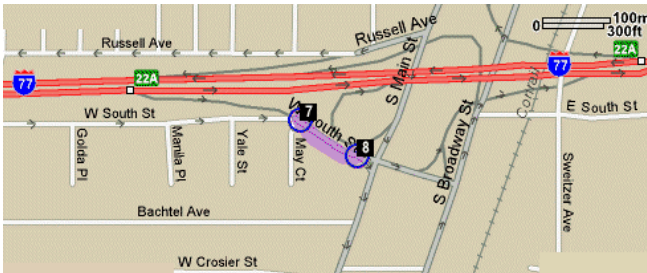

PolyTech Associates, Inc. Directions South From Cleveland

South on I-77 into Akron

Take EXIT 22A toward MAIN ST / BROADWAY

Turn SLIGHT RIGHT onto W SOUTH ST. <0.1 miles

Turn SLIGHT RIGHT onto S MAIN ST. 0.5 miles

End at 1185 S Main St. Akron, OH 44301-1322

Parking is FREE at PolyTech and in the rear of the building.