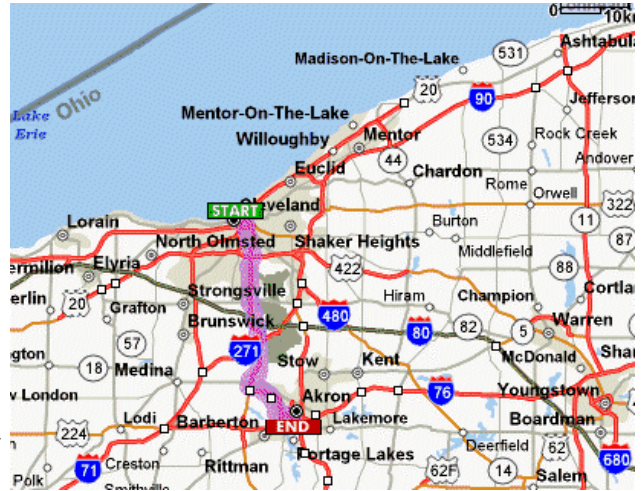

PolyTech Associates, Inc. Directions South From Cleveland

South on I-77 into Akron

Take EXIT 22A toward MAIN ST / BROADWAY

Turn SLIGHT RIGHT onto W SOUTH ST. <0.1 miles

Turn SLIGHT RIGHT onto S MAIN ST. 0.5 miles

End at 1185 S Main St. Akron, OH 44301-1322

Parking is FREE at PolyTech and in the rear of the building.